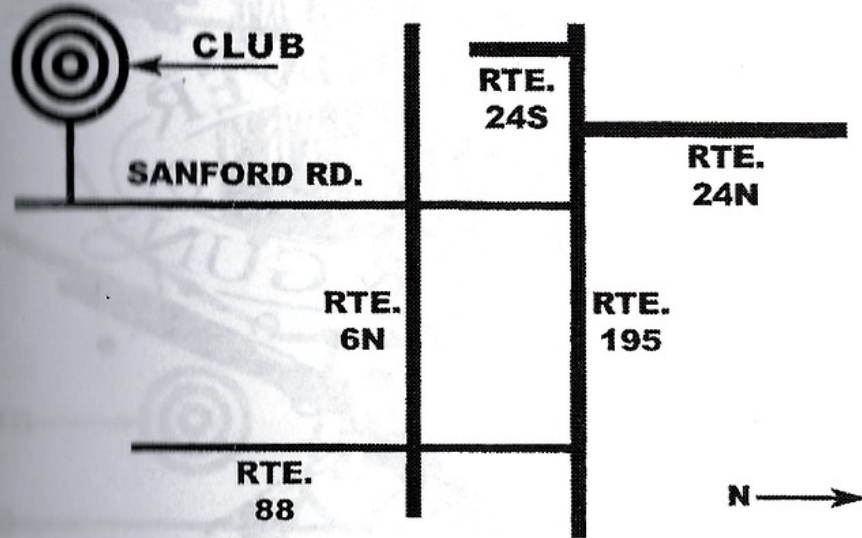

Fall River Rod & Gun
508-673-4535
309 Sanford Road, Westport, MA

ROUTE 195 E TO SANFORD RD. EXIT - BEAR RIGHT ONTO SANFORD ROAD
& CROSS ROUTE 6 - CLUB IS 1/2 MILE ON RIGHT.

GAPE COD: 195 W TO ROUTE 88 - TO ROUTE 6 N - LEFT
ONTO SANFORD RD. (AT LIGHTS) - CLUB IS 1/2 MILE ON RIGHT.